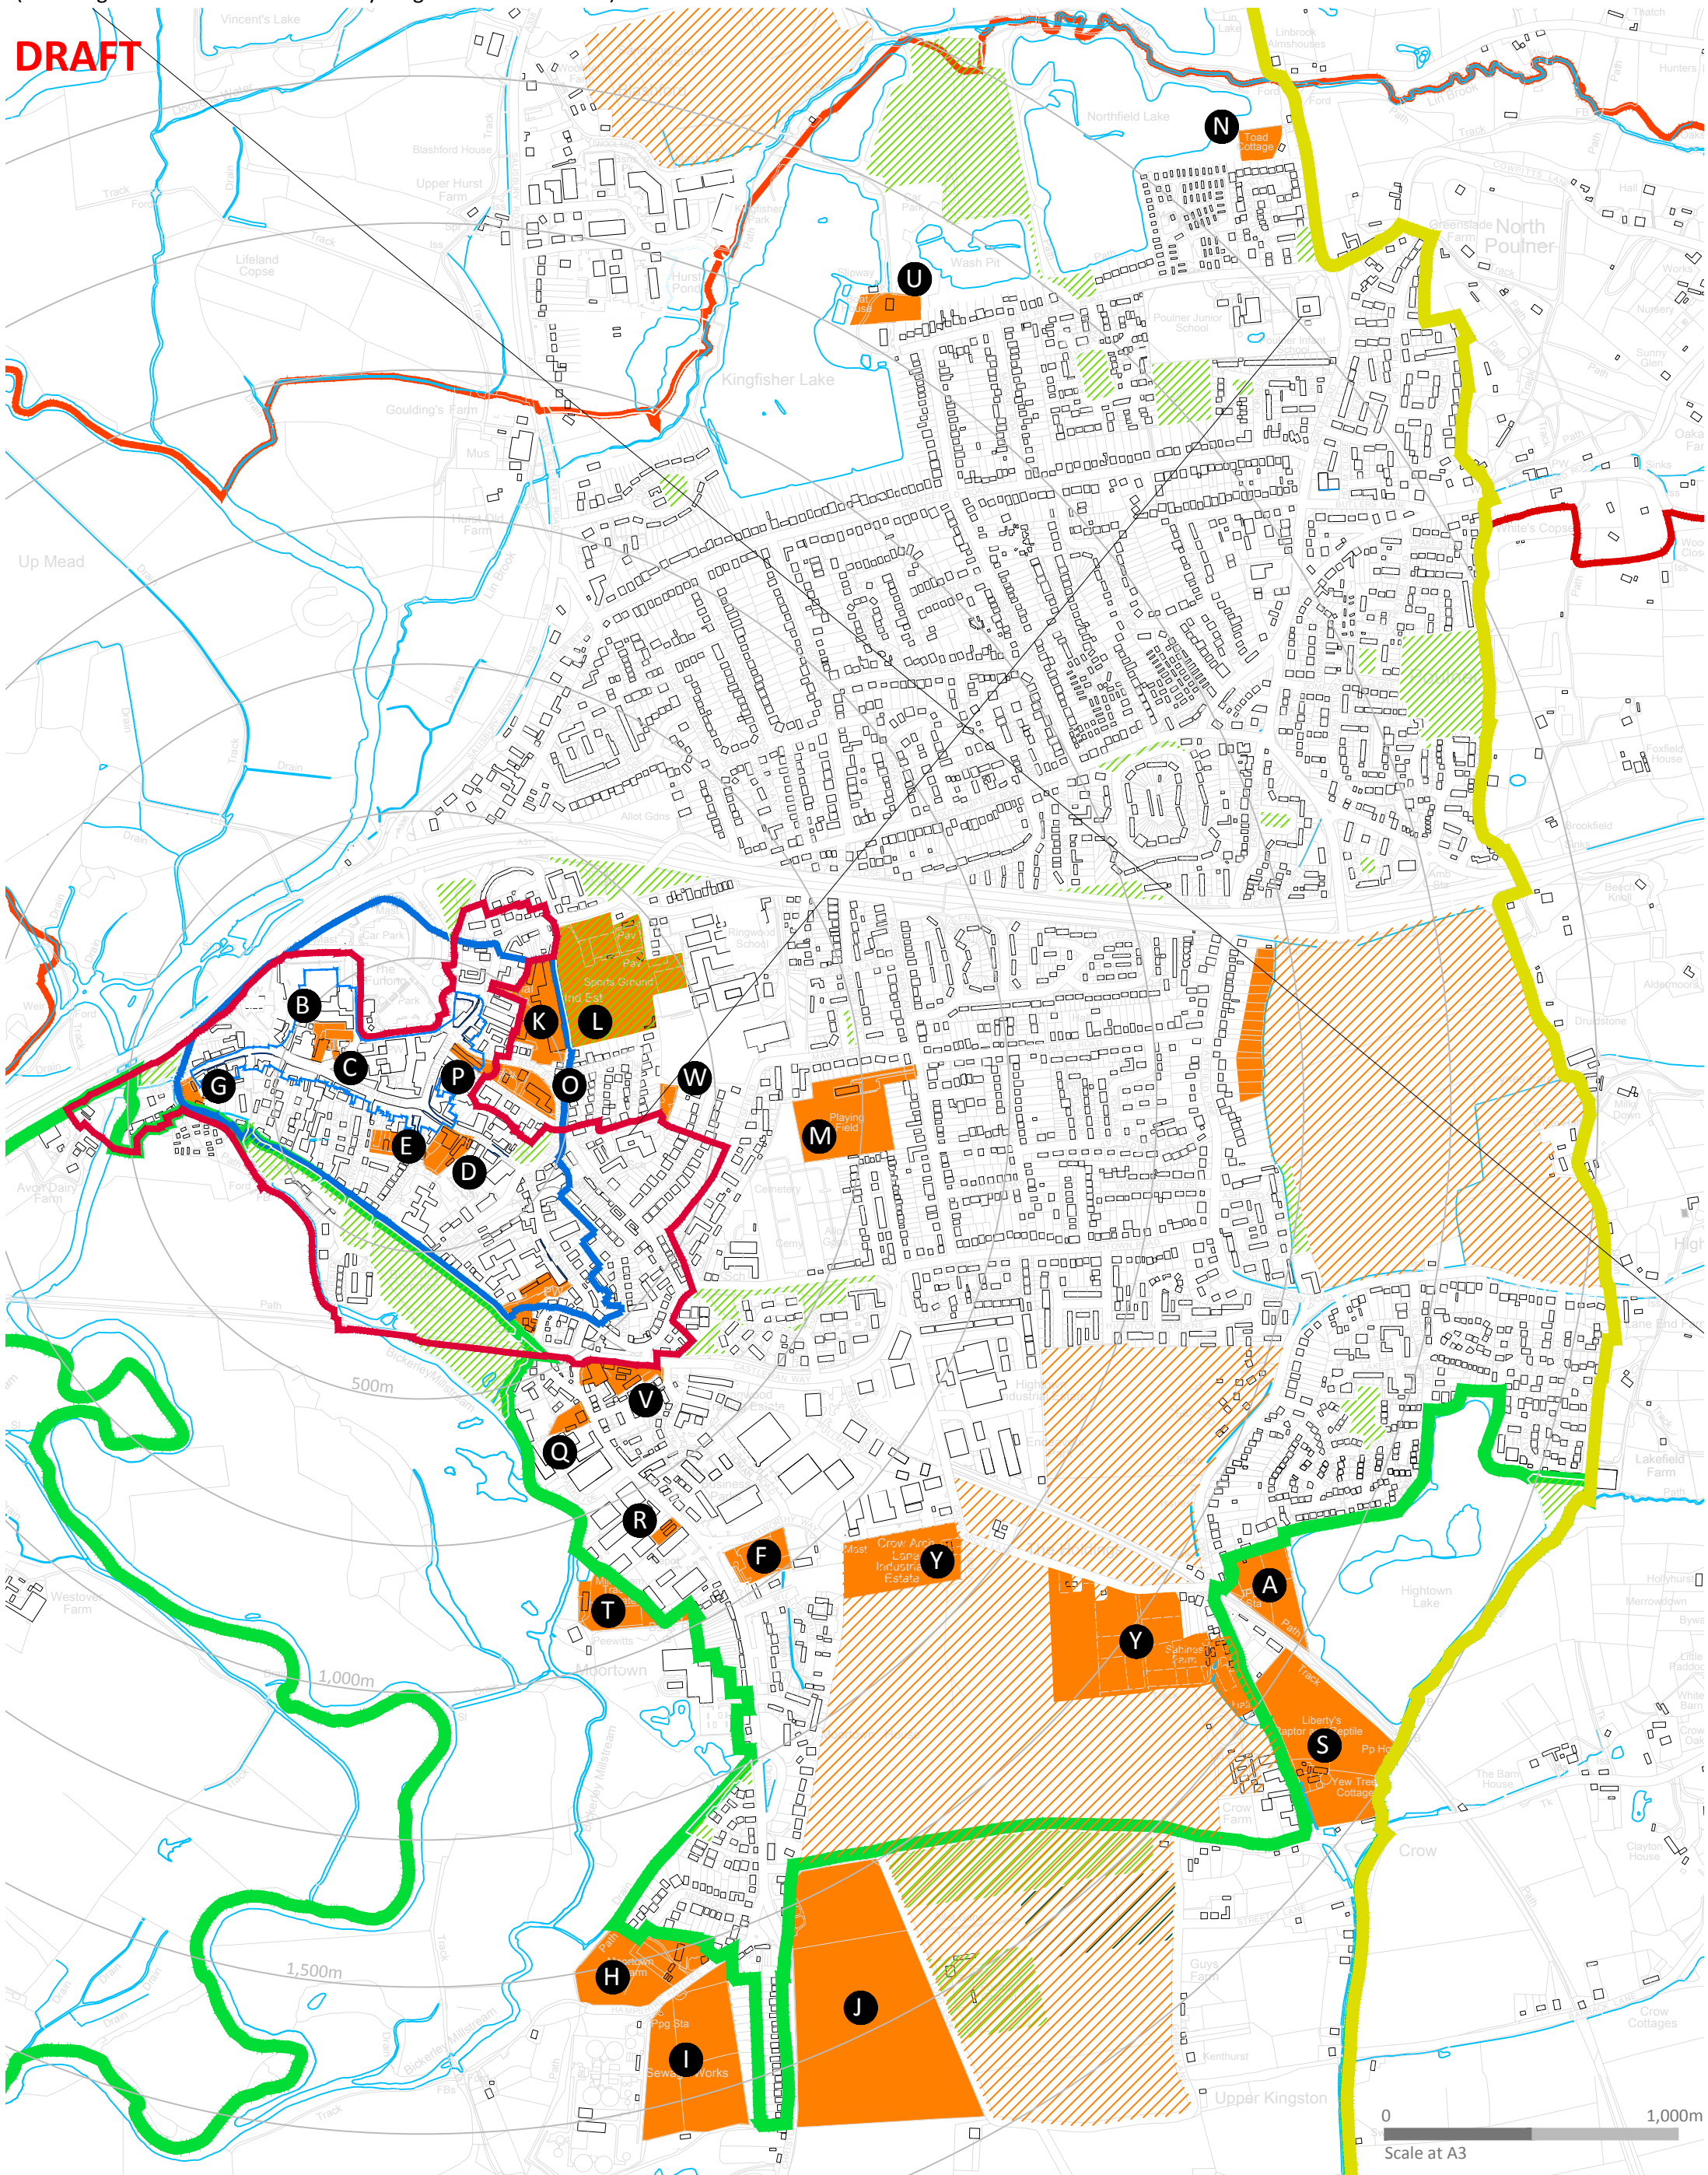

IDENTIFICATION OF POSSIBLE HOUSING SITES

RINGWOOD NIEGHBOURHOD PLAN

(including those submitted to NFDC by Ringwood Town Council)

DRAFT

- Site Under Consideration
- Strategic Sites
- Parish Boundary
- Town Centre Boundary
- Conservation Area Boundary
- Primary Shopping Area
- National Park Boundary
- Green Belt Boundary
- Public Open Space